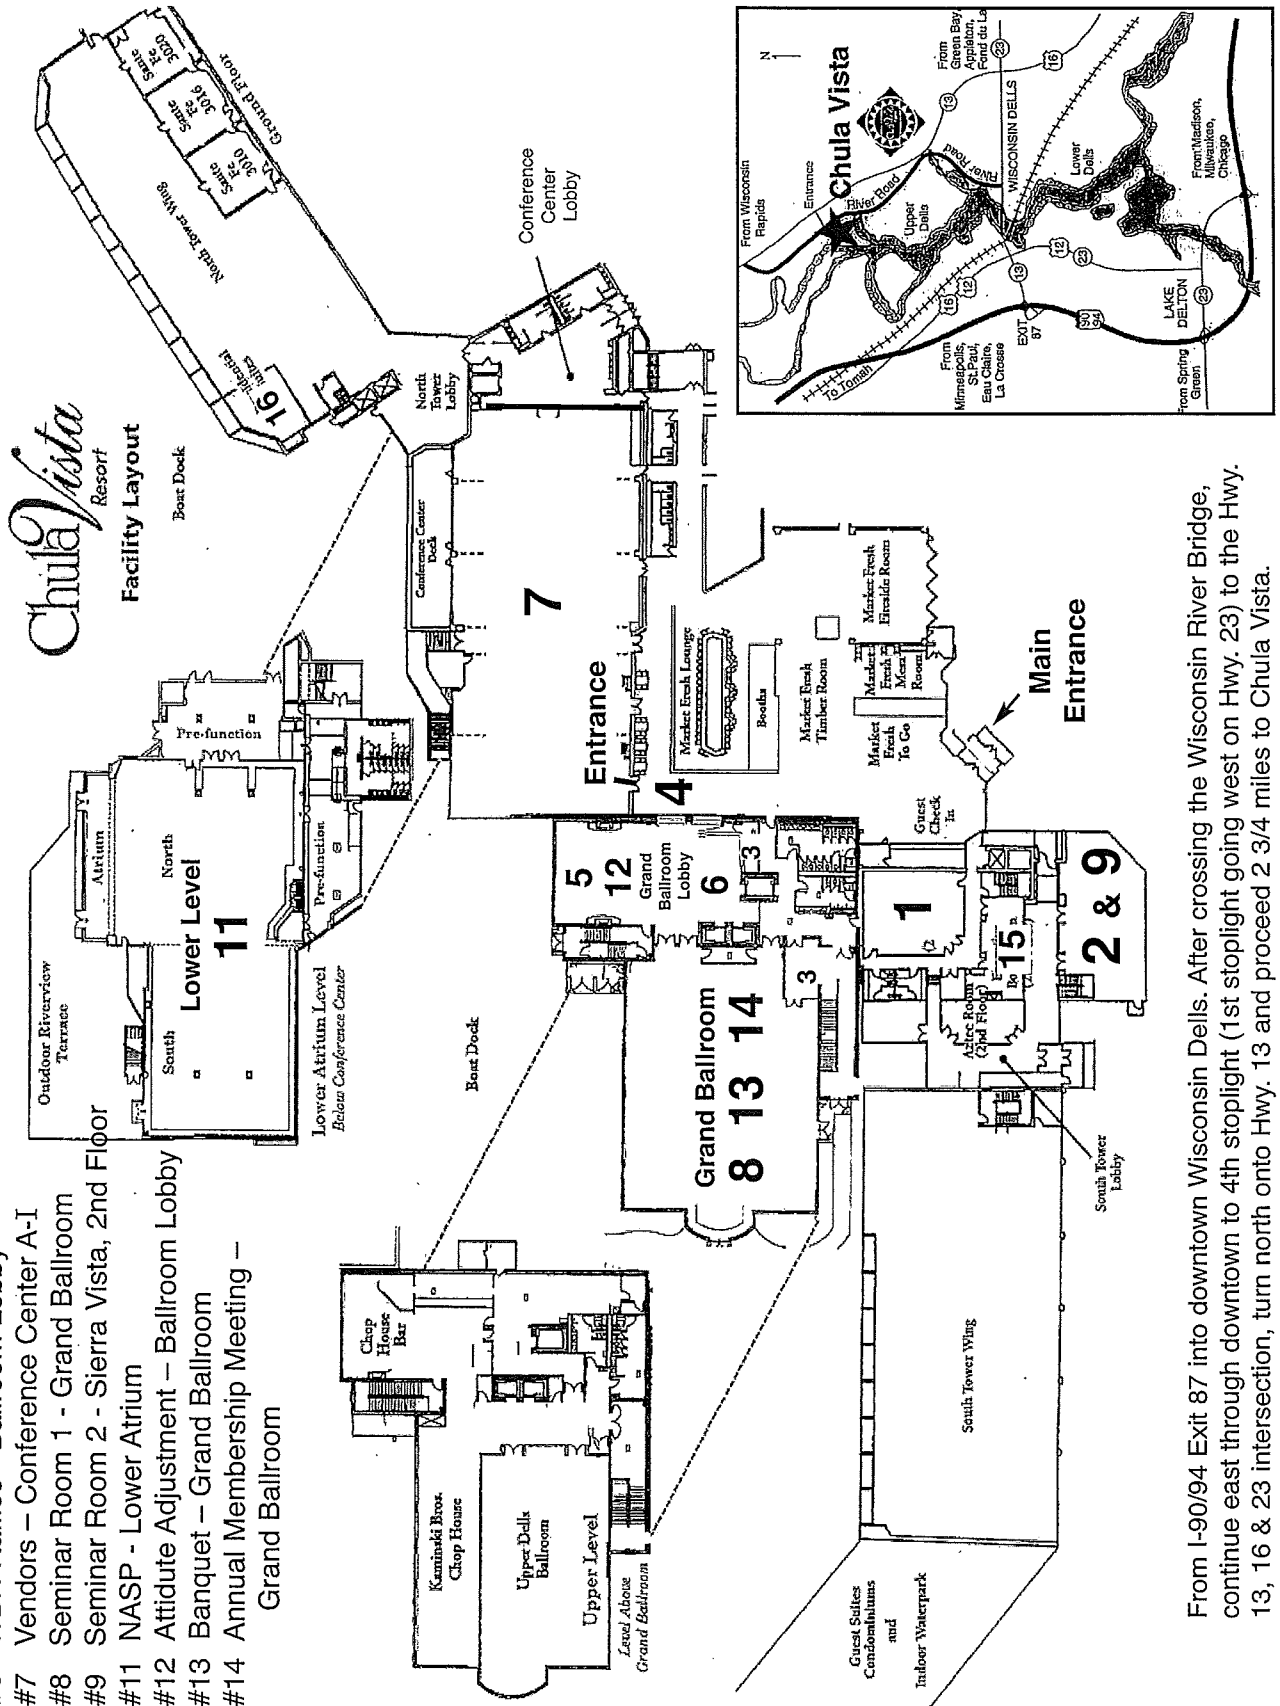

# Chula Vista Resort ~ 2501 River Road, Wisconsin Dells

855-825-1532 • 866-382-4852 • www.chulavistaresort.com

WBH Room Rates: \$123.00 + tax (includes water park pass)

2-Bedroom Suite \$150.00 +tax This includes the Water Park Pass! (Cannot be separated).

- #4 WBH Registration – Main Entrance Hallway
- #5 WBH Store Sales – Grand Ballroom Lobby
- #6 WBH Raffles - Ballroom Lobby
- #7 Vendors – Conference Center A-I
- #8 Seminar Room 1 - Grand Ballroom
- #9 Seminar Room 2 - Sierra Vista, 2nd Floor
- #11 NASP - Lower Atrium
- #12 Attitude Adjustment – Ballroom Lobby
- #13 Banquet – Grand Ballroom
- #14 Annual Membership Meeting – Grand Ballroom