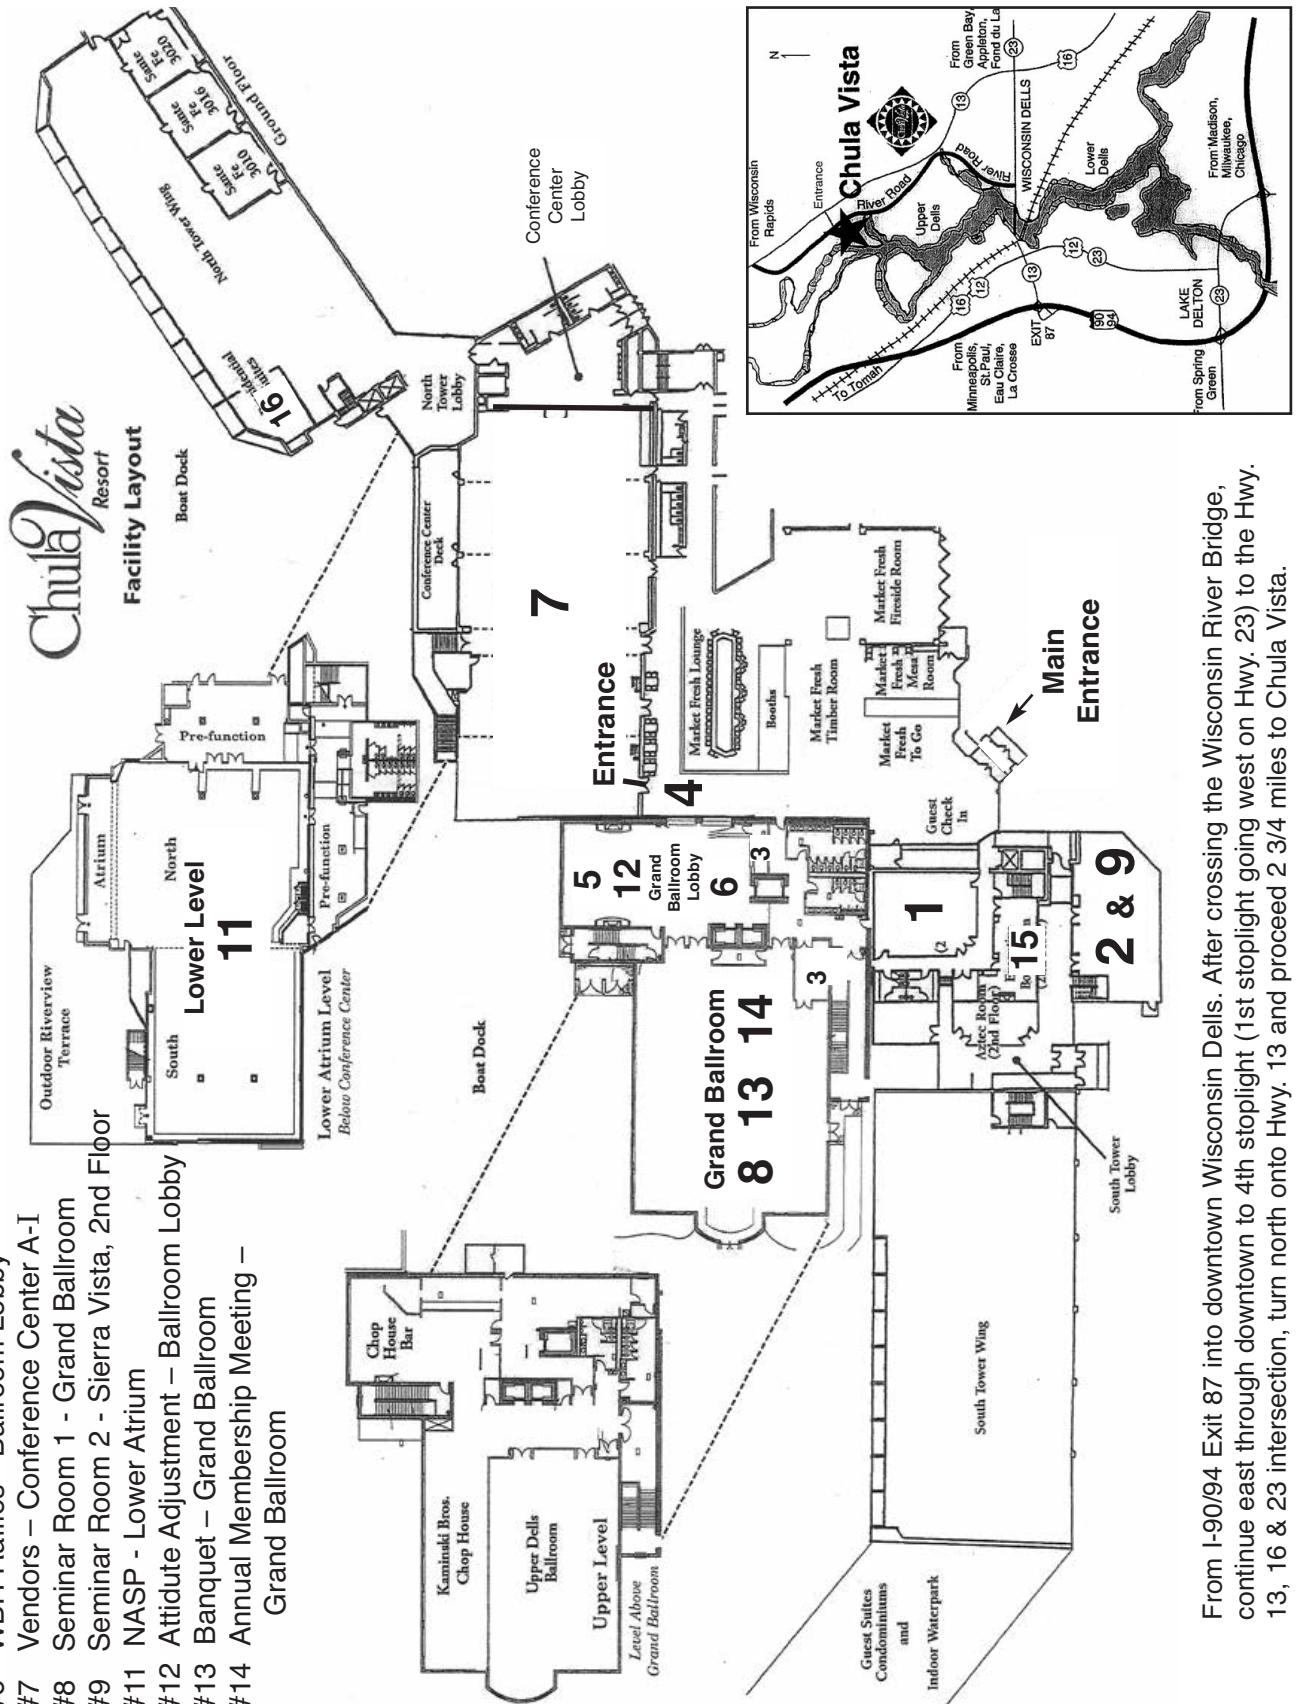

Chula Vista Resort ~ 2501 River Road, Wisconsin Dells

608-254-8366 • 855-421-0349 Reservations • www.chulavistaresort.com

WBH ID# F65145 Room Rates: Tower Guest \$123 + tax (incl. water park pass)

Condo 2-Bedroom \$150 +tax This includes the Water Park Pass! (Cannot be separated).

- #4 WBH Registration – Main Entrance Hallway
- #5 WBH Store Sales – Grand Ballroom Lobby
- #6 WBH Raffles - Ballroom Lobby
- #7 Vendors – Conference Center A-1
- #8 Seminar Room 1 - Grand Ballroom
- #9 Seminar Room 2 - Sierra Vista, 2nd Floor
- #11 NASP - Lower Atrium
- #12 Attitude Adjustment – Ballroom Lobby
- #13 Banquet – Grand Ballroom
- #14 Annual Membership Meeting – Grand Ballroom

From I-90/94 Exit 87 into downtown Wisconsin Dells. After crossing the Wisconsin River Bridge, continue east through downtown to 4th stoplight (1st stoplight going west on Hwy. 23) to the Hwy. 13, 16 & 23 intersection, turn north onto Hwy. 13 and proceed 2 3/4 miles to Chula Vista.